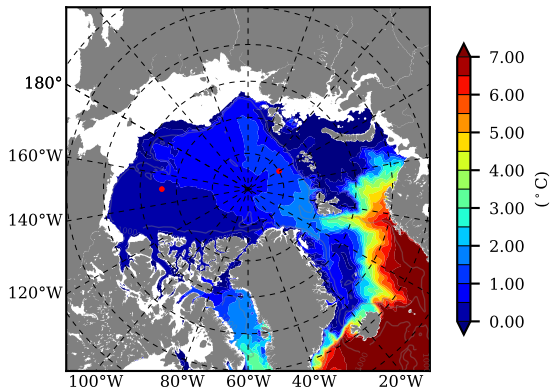

ERA01NEM405 AW Max Temp over
1980

AW Max Temp from
PHC 3.0

ERA01NEM405 AW Max Temp depth

AW Max Temp depth from
PHC 3.0