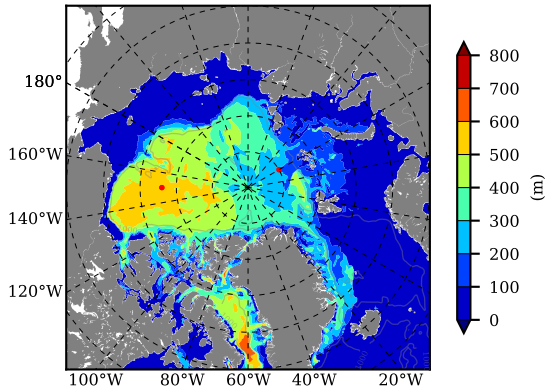

ERA01NEM405 AW Max Temp over
1980

AW Max Temp from
PHC 3.0

ERA01NEM405 AW Max Temp depth

AW Max Temp depth from
PHC 3.0