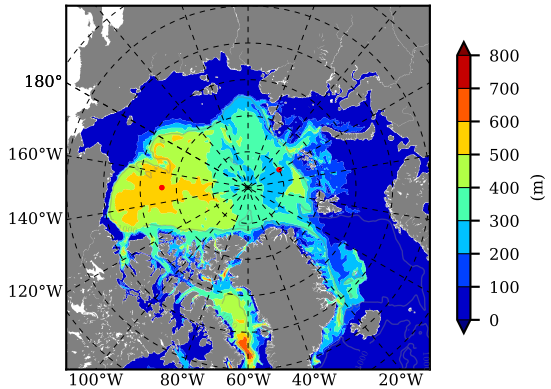

ERA01NEM405 AW Max Temp over 1981

AW Max Temp from PHC 3.0

ERA01NEM405 AW Max Temp depth

AW Max Temp depth from PHC 3.0