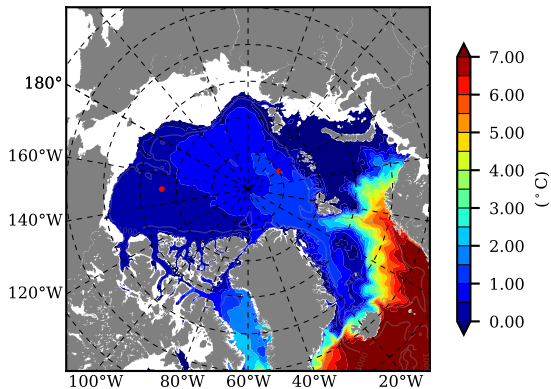

ERA01NEM405 AW Max Temp over 1981

AW Max Temp from PHC 3.0

ERA01NEM405 AW Max Temp depth

AW Max Temp depth from PHC 3.0