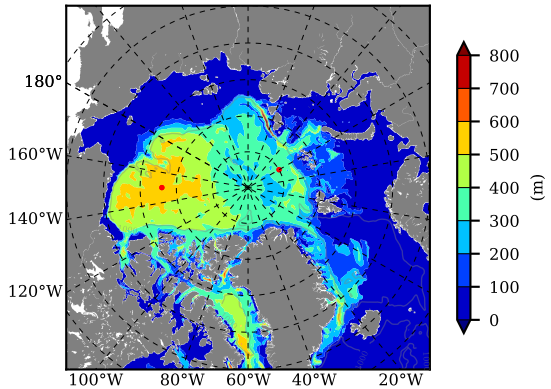

ERA01NEM405 AW Max Temp over 1982

AW Max Temp from PHC 3.0

ERA01NEM405 AW Max Temp depth

AW Max Temp depth from PHC 3.0