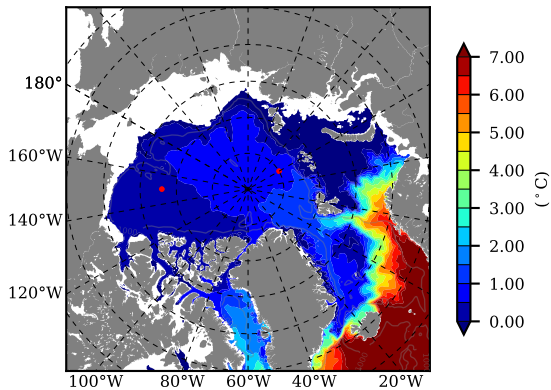

ERA01NEM405 AW Max Temp over 1982

AW Max Temp from PHC 3.0

ERA01NEM405 AW Max Temp depth

AW Max Temp depth from PHC 3.0