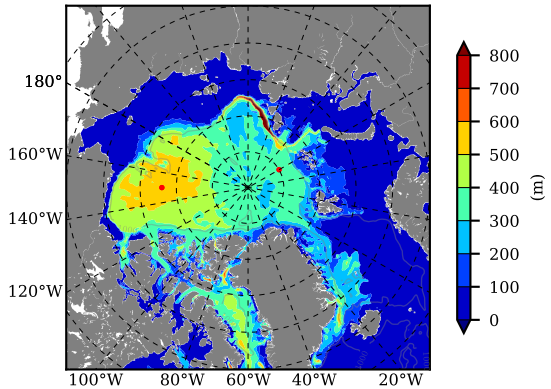

ERA01NEM405 AW Max Temp over
1983

AW Max Temp from
PHC 3.0

ERA01NEM405 AW Max Temp depth

AW Max Temp depth from
PHC 3.0