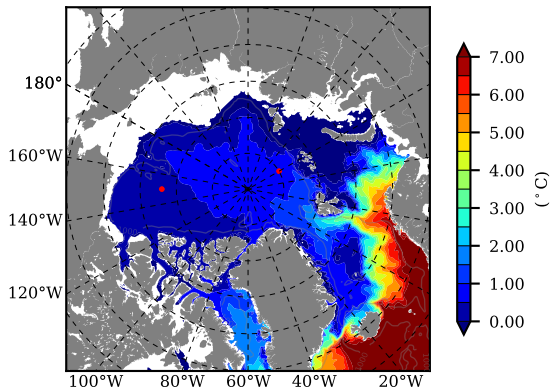

ERA01NEM405 AW Max Temp over
1983

AW Max Temp from
PHC 3.0

ERA01NEM405 AW Max Temp depth

AW Max Temp depth from
PHC 3.0