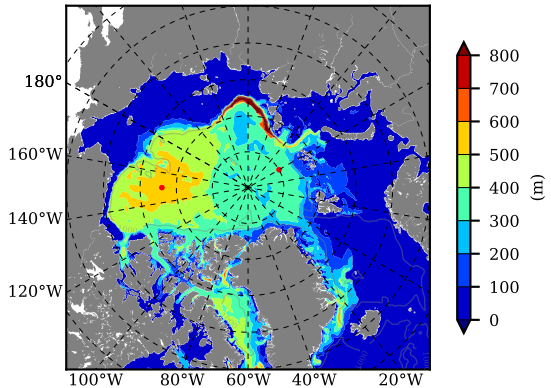

ERA01NEM405 AW Max Temp over  
1984

AW Max Temp from  
PHC 3.0

ERA01NEM405 AW Max Temp depth

AW Max Temp depth from  
PHC 3.0