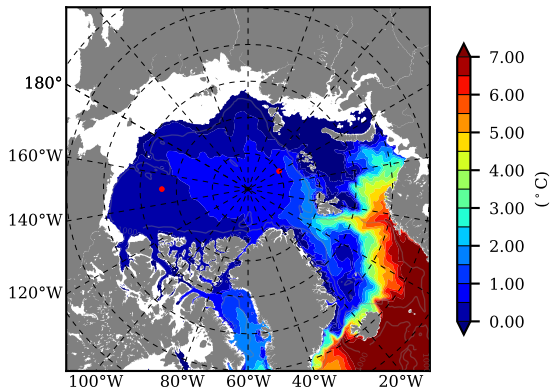

ERA01NEM405 AW Max Temp over  
1984

AW Max Temp from  
PHC 3.0

ERA01NEM405 AW Max Temp depth

AW Max Temp depth from  
PHC 3.0