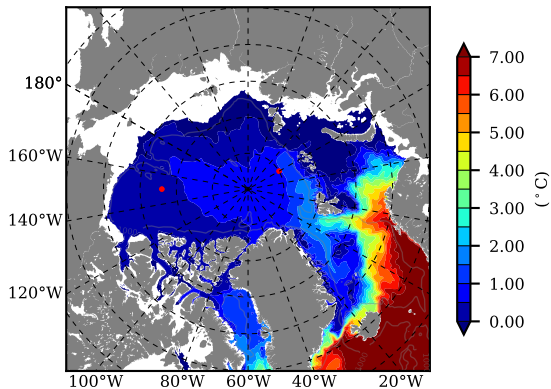

ERA01NEM405 AW Max Temp over 1985

AW Max Temp from PHC 3.0

ERA01NEM405 AW Max Temp depth

AW Max Temp depth from PHC 3.0