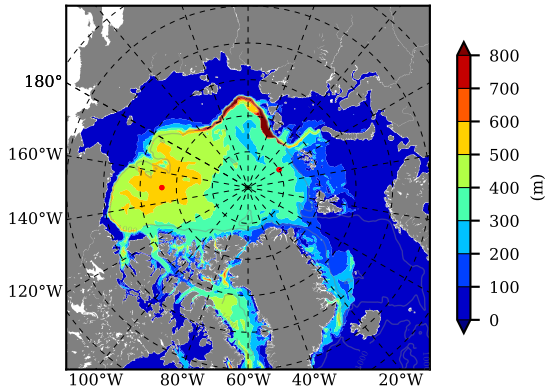

ERA01NEM405 AW Max Temp over 1985

AW Max Temp from PHC 3.0

ERA01NEM405 AW Max Temp depth

AW Max Temp depth from PHC 3.0