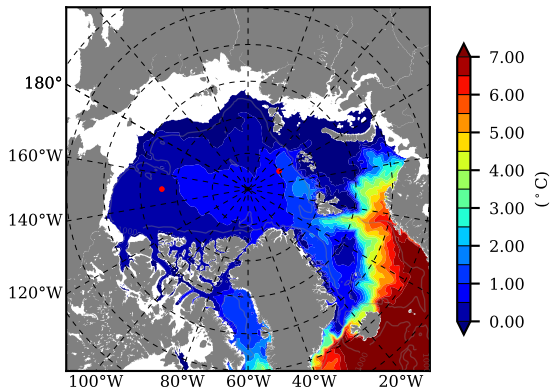

ERA01NEM405 AW Max Temp over 1986

AW Max Temp from PHC 3.0

ERA01NEM405 AW Max Temp depth

AW Max Temp depth from PHC 3.0