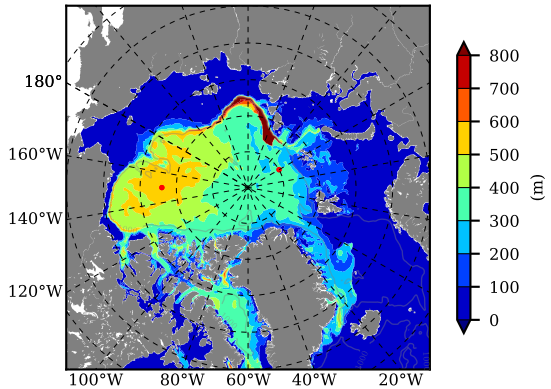

ERA01NEM405 AW Max Temp over 1986

AW Max Temp from PHC 3.0

ERA01NEM405 AW Max Temp depth

AW Max Temp depth from PHC 3.0