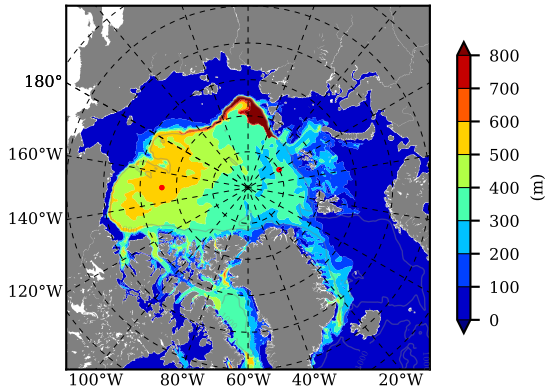

ERA01NEM405 AW Max Temp over 1987

AW Max Temp from PHC 3.0

ERA01NEM405 AW Max Temp depth

AW Max Temp depth from PHC 3.0