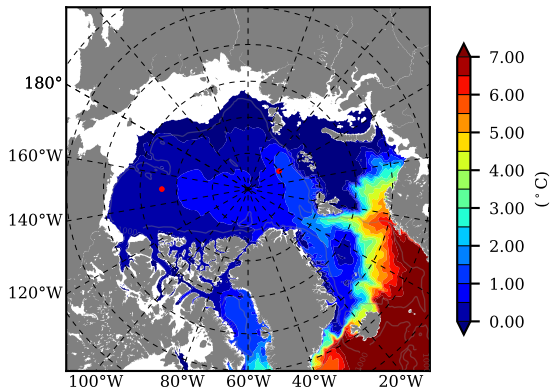

ERA01NEM405 AW Max Temp over 1987

AW Max Temp from PHC 3.0

ERA01NEM405 AW Max Temp depth

AW Max Temp depth from PHC 3.0