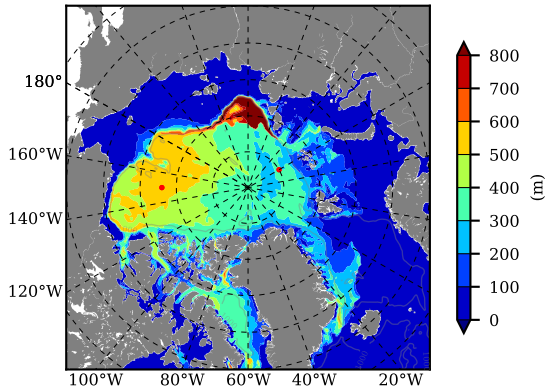

ERA01NEM405 AW Max Temp over 1988

AW Max Temp from PHC 3.0

ERA01NEM405 AW Max Temp depth

AW Max Temp depth from PHC 3.0