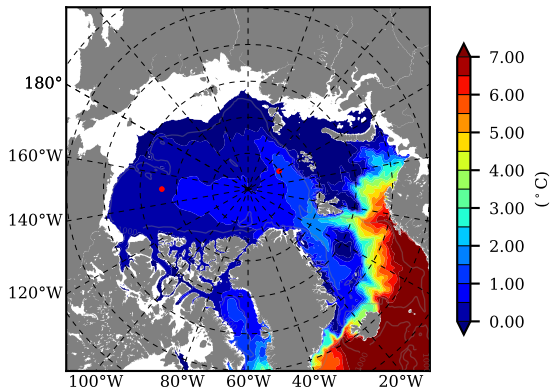

ERA01NEM405 AW Max Temp over 1988

AW Max Temp from PHC 3.0

ERA01NEM405 AW Max Temp depth

AW Max Temp depth from PHC 3.0