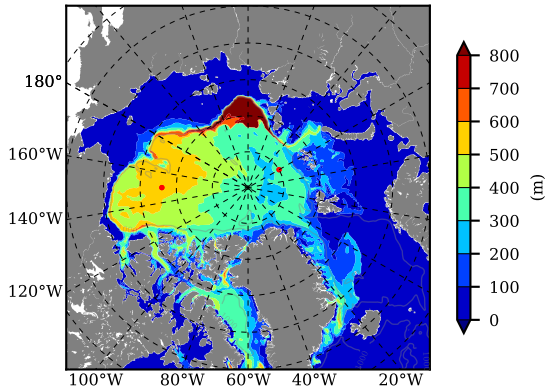

ERA01NEM405 AW Max Temp over 1989

AW Max Temp from PHC 3.0

ERA01NEM405 AW Max Temp depth

AW Max Temp depth from PHC 3.0