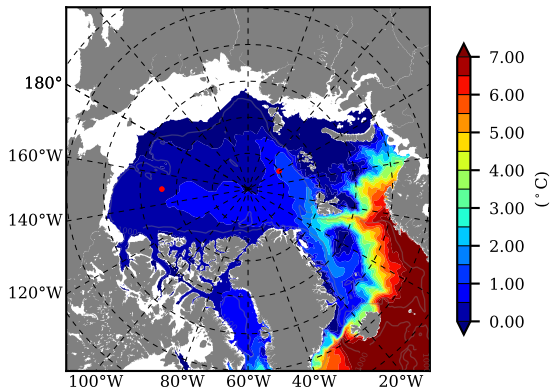

ERA01NEM405 AW Max Temp over 1989

AW Max Temp from PHC 3.0

ERA01NEM405 AW Max Temp depth

AW Max Temp depth from PHC 3.0