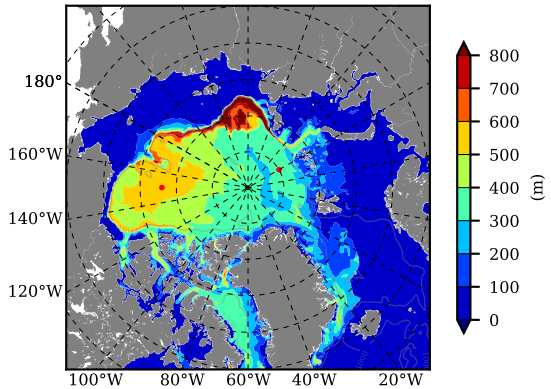

ERA01NEM405 AW Max Temp over
1990

AW Max Temp from
PHC 3.0

ERA01NEM405 AW Max Temp depth

AW Max Temp depth from
PHC 3.0