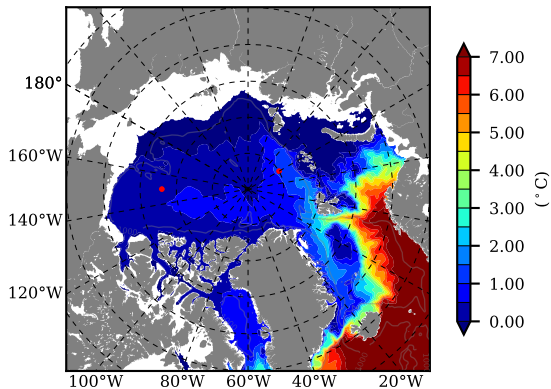

ERA01NEM405 AW Max Temp over
1990

AW Max Temp from
PHC 3.0

ERA01NEM405 AW Max Temp depth

AW Max Temp depth from
PHC 3.0