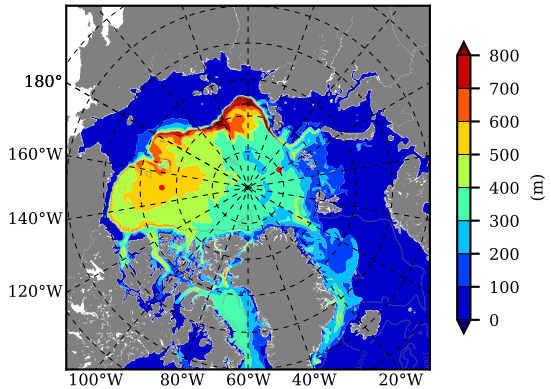

ERA01NEM405 AW Max Temp over 1991

AW Max Temp from PHC 3.0

ERA01NEM405 AW Max Temp depth

AW Max Temp depth from PHC 3.0