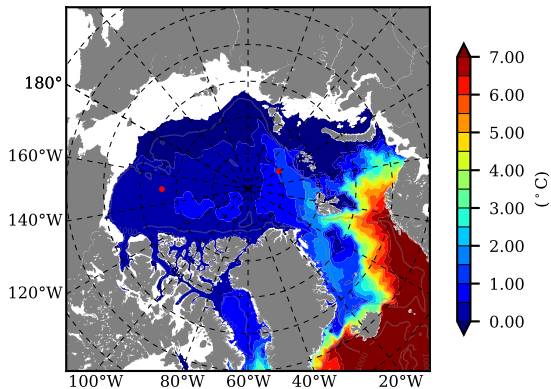

ERA01NEM405 AW Max Temp over 1991

AW Max Temp from PHC 3.0

ERA01NEM405 AW Max Temp depth

AW Max Temp depth from PHC 3.0