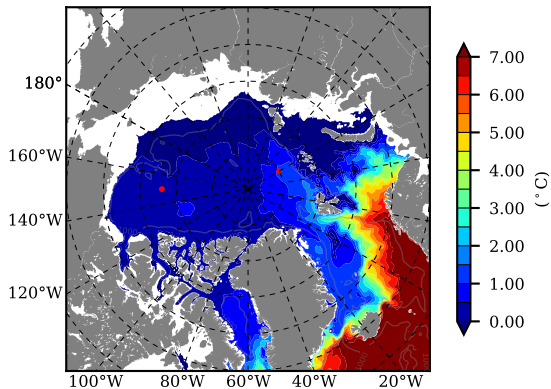

ERA01NEM405 AW Max Temp over 1992

AW Max Temp from PHC 3.0

ERA01NEM405 AW Max Temp depth

AW Max Temp depth from PHC 3.0