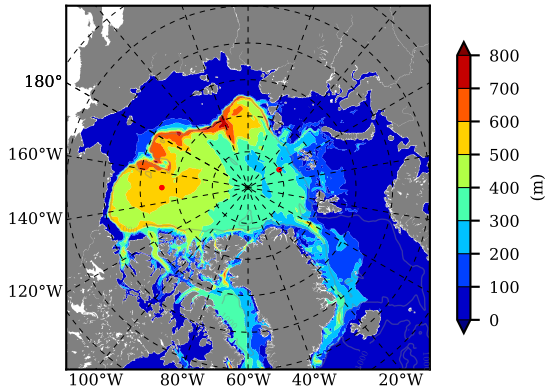

ERA01NEM405 AW Max Temp over 1992

AW Max Temp from PHC 3.0

ERA01NEM405 AW Max Temp depth

AW Max Temp depth from PHC 3.0