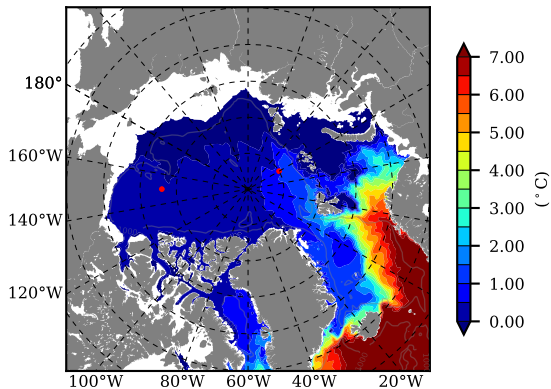

ERA01NEM405 AW Max Temp over 1993

AW Max Temp from PHC 3.0

ERA01NEM405 AW Max Temp depth

AW Max Temp depth from PHC 3.0