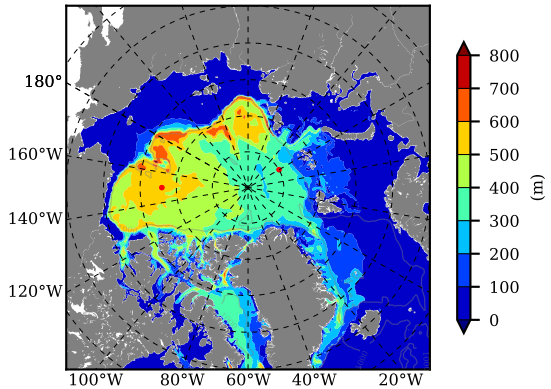

ERA01NEM405 AW Max Temp over 1993

AW Max Temp from PHC 3.0

ERA01NEM405 AW Max Temp depth

AW Max Temp depth from PHC 3.0