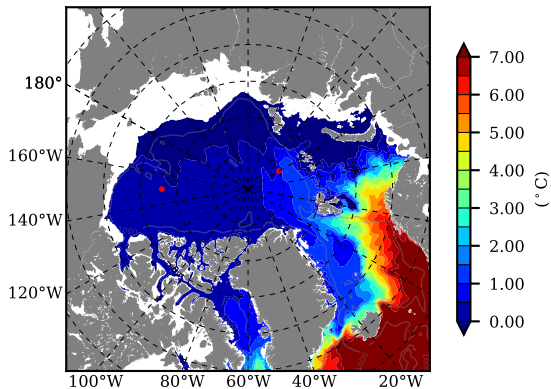

ERA01NEM405 AW Max Temp over
1994

AW Max Temp from
PHC 3.0

ERA01NEM405 AW Max Temp depth

AW Max Temp depth from
PHC 3.0