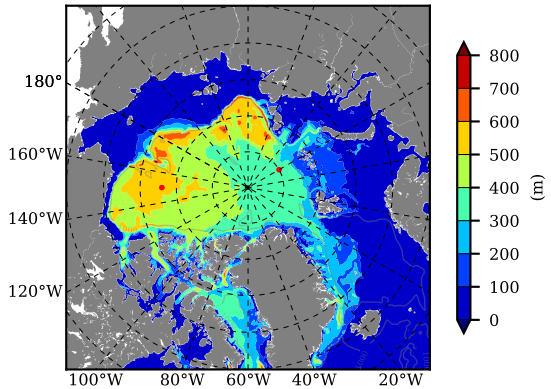

ERA01NEM405 AW Max Temp over
1994

AW Max Temp from
PHC 3.0

ERA01NEM405 AW Max Temp depth

AW Max Temp depth from
PHC 3.0