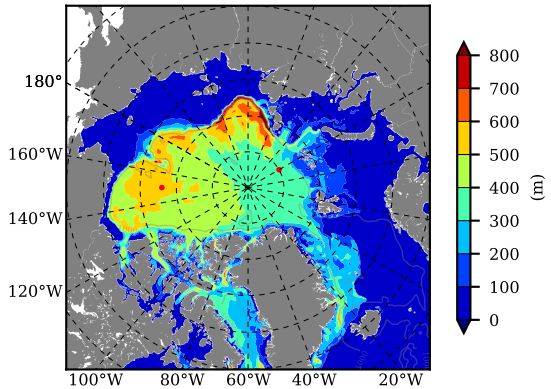

ERA01NEM405 AW Max Temp over 1995

AW Max Temp from PHC 3.0

ERA01NEM405 AW Max Temp depth

AW Max Temp depth from PHC 3.0