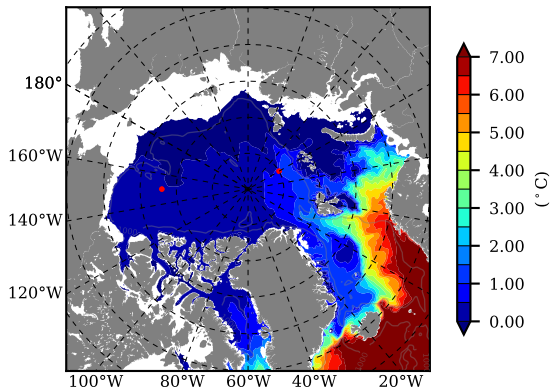

ERA01NEM405 AW Max Temp over 1995

AW Max Temp from PHC 3.0

ERA01NEM405 AW Max Temp depth

AW Max Temp depth from PHC 3.0