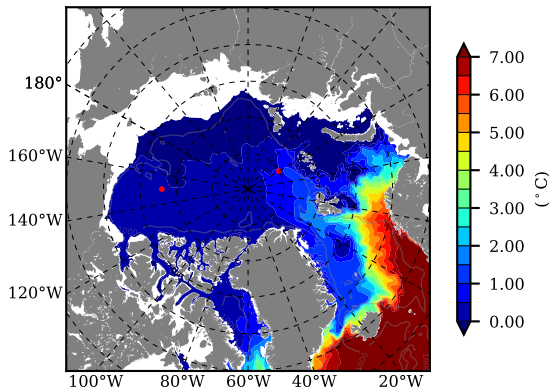

ERA01NEM405 AW Max Temp over 1996

AW Max Temp from PHC 3.0

ERA01NEM405 AW Max Temp depth

AW Max Temp depth from PHC 3.0