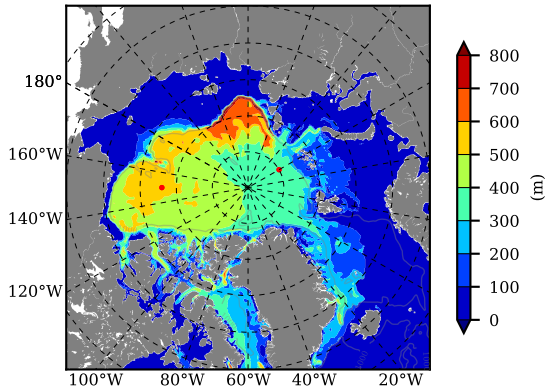

ERA01NEM405 AW Max Temp over 1996

AW Max Temp from PHC 3.0

ERA01NEM405 AW Max Temp depth

AW Max Temp depth from PHC 3.0