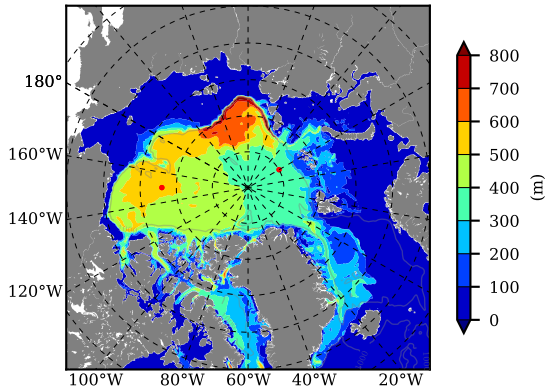

ERA01NEM405 AW Max Temp over 1997

AW Max Temp from PHC 3.0

ERA01NEM405 AW Max Temp depth

AW Max Temp depth from PHC 3.0