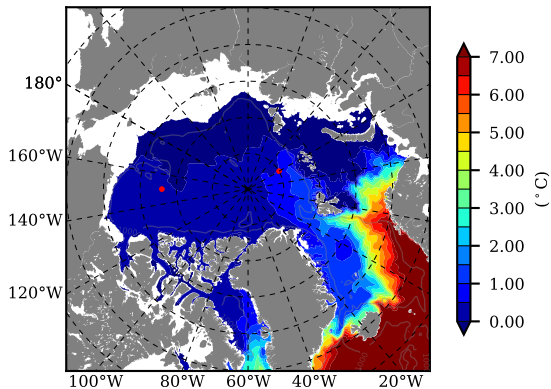

ERA01NEM405 AW Max Temp over 1997

AW Max Temp from PHC 3.0

ERA01NEM405 AW Max Temp depth

AW Max Temp depth from PHC 3.0