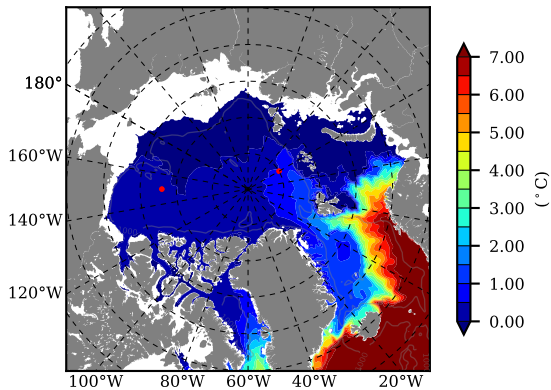

ERA01NEM405 AW Max Temp over
1998

AW Max Temp from
PHC 3.0

ERA01NEM405 AW Max Temp depth

AW Max Temp depth from
PHC 3.0