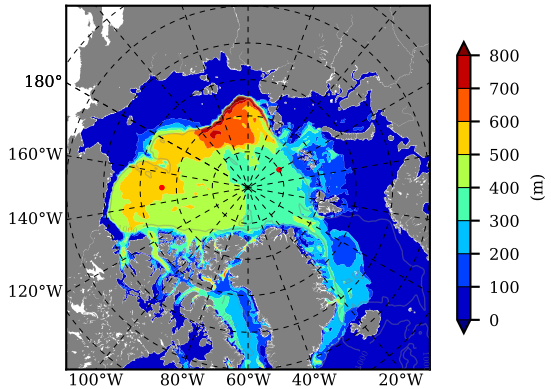

ERA01NEM405 AW Max Temp over
1998

AW Max Temp from
PHC 3.0

ERA01NEM405 AW Max Temp depth

AW Max Temp depth from
PHC 3.0