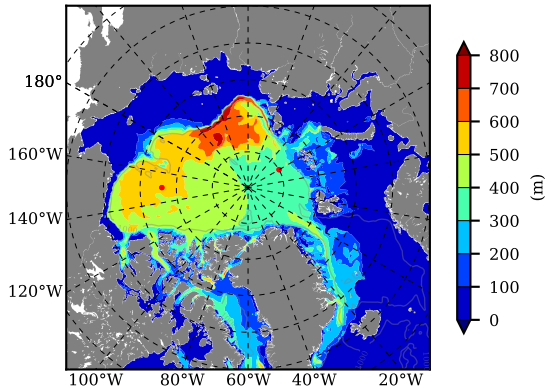

ERA01NEM405 AW Max Temp over
1999

AW Max Temp from
PHC 3.0

ERA01NEM405 AW Max Temp depth

AW Max Temp depth from
PHC 3.0