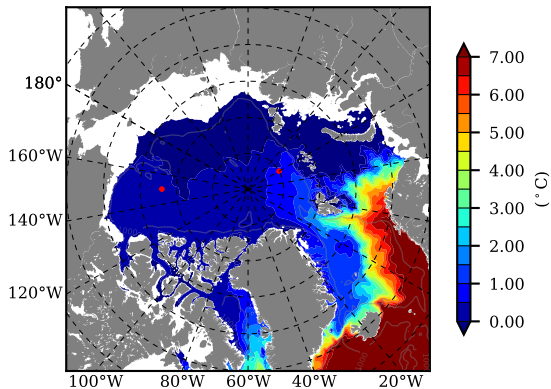

ERA01NEM405 AW Max Temp over
1999

AW Max Temp from
PHC 3.0

ERA01NEM405 AW Max Temp depth

AW Max Temp depth from
PHC 3.0