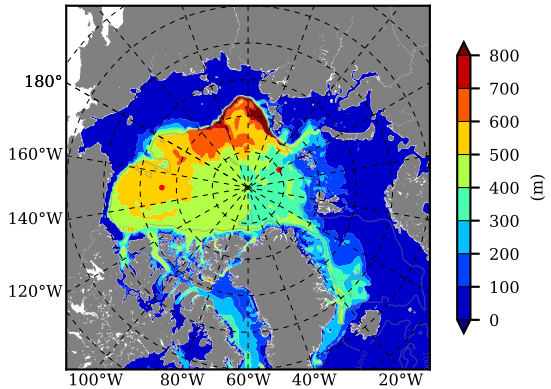

ERA01NEM405 AW Max Temp over  
2001

AW Max Temp from  
PHC 3.0

ERA01NEM405 AW Max Temp depth

AW Max Temp depth from  
PHC 3.0