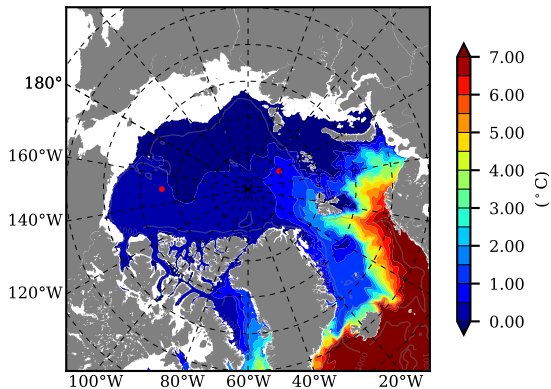

ERA01NEM405 AW Max Temp over  
2001

AW Max Temp from  
PHC 3.0

ERA01NEM405 AW Max Temp depth

AW Max Temp depth from  
PHC 3.0