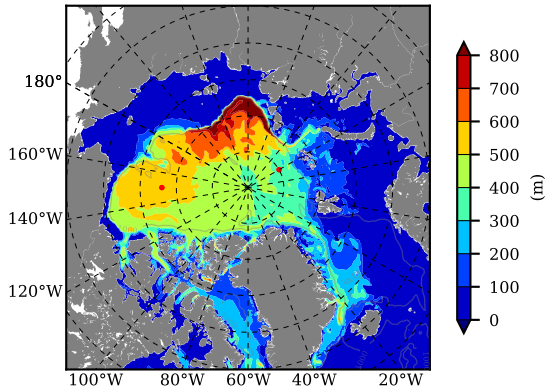

ERA01NEM405 AW Max Temp over  
2002

AW Max Temp from  
PHC 3.0

ERA01NEM405 AW Max Temp depth

AW Max Temp depth from  
PHC 3.0