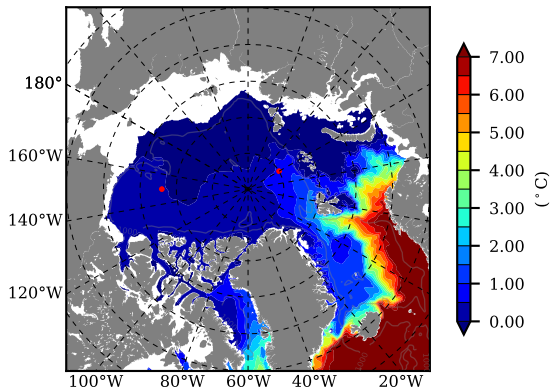

ERA01NEM405 AW Max Temp over  
2002

AW Max Temp from  
PHC 3.0

ERA01NEM405 AW Max Temp depth

AW Max Temp depth from  
PHC 3.0