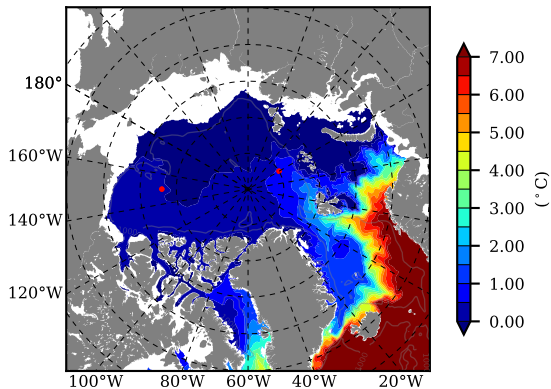

ERA01NEM405 AW Max Temp over 2003

AW Max Temp from PHC 3.0

ERA01NEM405 AW Max Temp depth

AW Max Temp depth from PHC 3.0