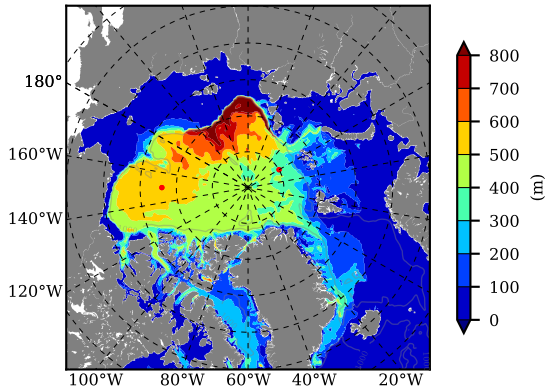

ERA01NEM405 AW Max Temp over 2003

AW Max Temp from PHC 3.0

ERA01NEM405 AW Max Temp depth

AW Max Temp depth from PHC 3.0