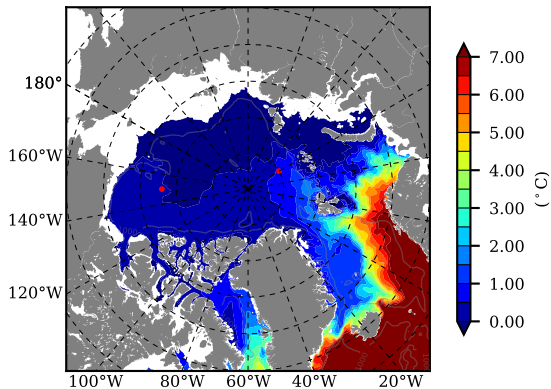

ERA01NEM405 AW Max Temp over
2004

AW Max Temp from
PHC 3.0

ERA01NEM405 AW Max Temp depth

AW Max Temp depth from
PHC 3.0