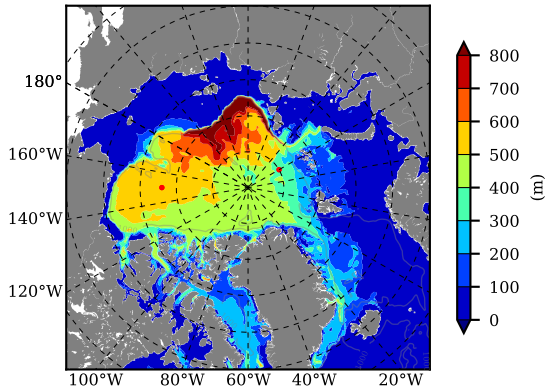

ERA01NEM405 AW Max Temp over
2004

AW Max Temp from
PHC 3.0

ERA01NEM405 AW Max Temp depth

AW Max Temp depth from
PHC 3.0