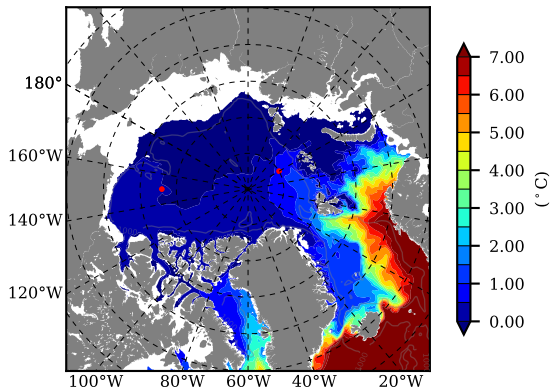

ERA01NEM405 AW Max Temp over 2005

AW Max Temp from PHC 3.0

ERA01NEM405 AW Max Temp depth

AW Max Temp depth from PHC 3.0