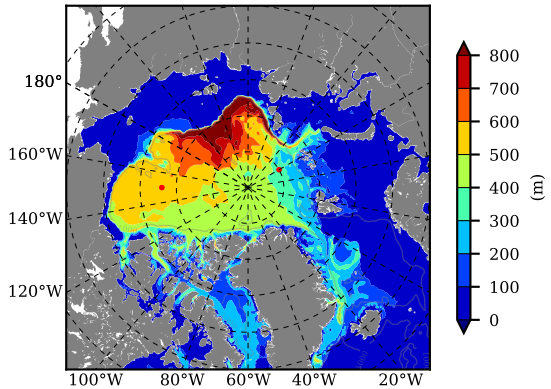

ERA01NEM405 AW Max Temp over 2005

AW Max Temp from PHC 3.0

ERA01NEM405 AW Max Temp depth

AW Max Temp depth from PHC 3.0