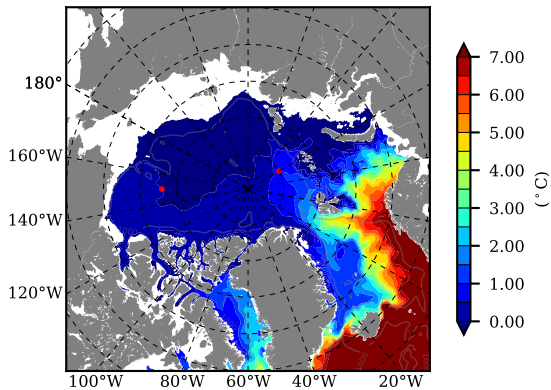

ERA01NEM405 AW Max Temp over
2006

AW Max Temp from
PHC 3.0

ERA01NEM405 AW Max Temp depth

AW Max Temp depth from
PHC 3.0