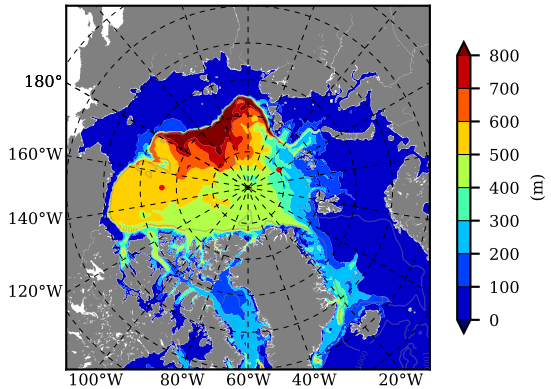

ERA01NEM405 AW Max Temp over
2006

AW Max Temp from
PHC 3.0

ERA01NEM405 AW Max Temp depth

AW Max Temp depth from
PHC 3.0