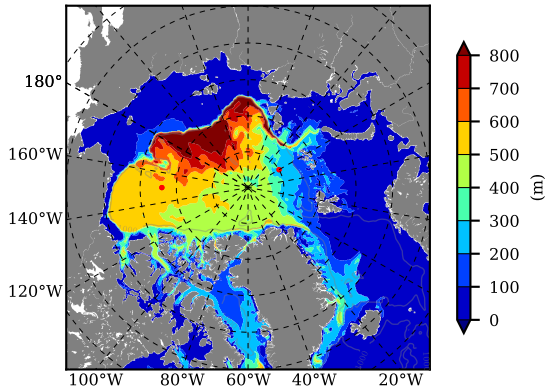

ERA01NEM405 AW Max Temp over
2007

AW Max Temp from
PHC 3.0

ERA01NEM405 AW Max Temp depth

AW Max Temp depth from
PHC 3.0