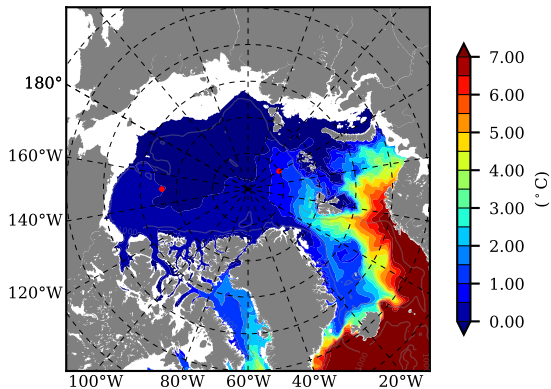

ERA01NEM405 AW Max Temp over
2007

AW Max Temp from
PHC 3.0

ERA01NEM405 AW Max Temp depth

AW Max Temp depth from
PHC 3.0