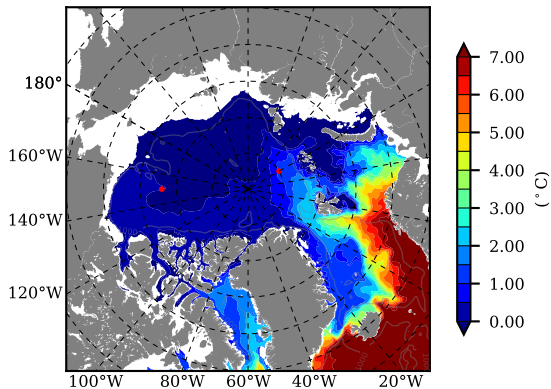

ERA01NEM405 AW Max Temp over
2008

AW Max Temp from
PHC 3.0

ERA01NEM405 AW Max Temp depth

AW Max Temp depth from
PHC 3.0