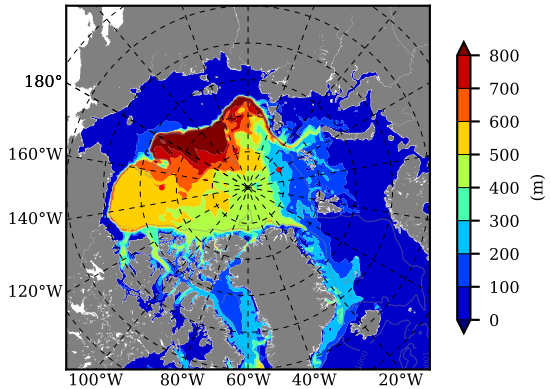

ERA01NEM405 AW Max Temp over
2008

AW Max Temp from
PHC 3.0

ERA01NEM405 AW Max Temp depth

AW Max Temp depth from
PHC 3.0