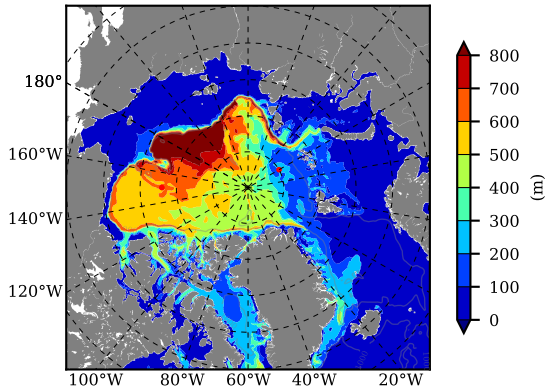

ERA01NEM405 AW Max Temp over
2009

AW Max Temp from
PHC 3.0

ERA01NEM405 AW Max Temp depth

AW Max Temp depth from
PHC 3.0