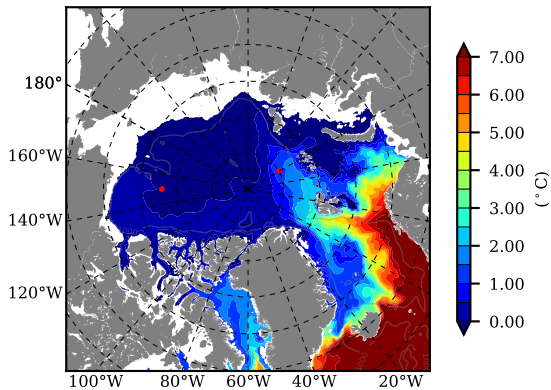

ERA01NEM405 AW Max Temp over
2009

AW Max Temp from
PHC 3.0

ERA01NEM405 AW Max Temp depth

AW Max Temp depth from
PHC 3.0