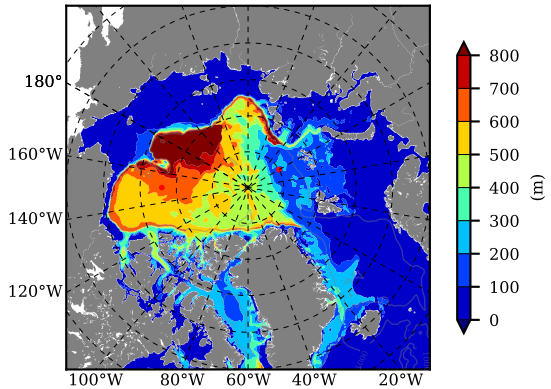

ERA01NEM405 AW Max Temp over
2010

AW Max Temp from
PHC 3.0

ERA01NEM405 AW Max Temp depth

AW Max Temp depth from
PHC 3.0