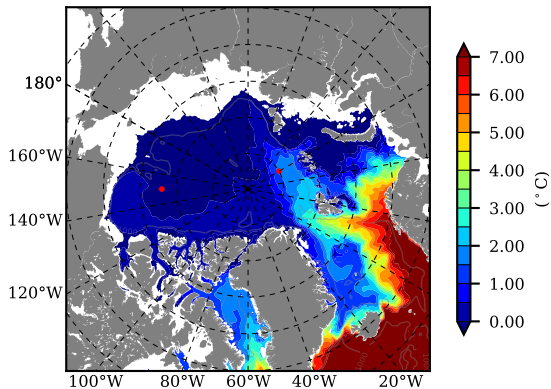

ERA01NEM405 AW Max Temp over
2010

AW Max Temp from
PHC 3.0

ERA01NEM405 AW Max Temp depth

AW Max Temp depth from
PHC 3.0