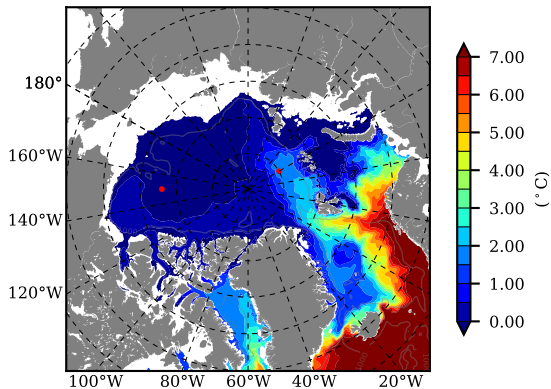

ERA01NEM405 AW Max Temp over
2011

AW Max Temp from
PHC 3.0

ERA01NEM405 AW Max Temp depth

AW Max Temp depth from
PHC 3.0