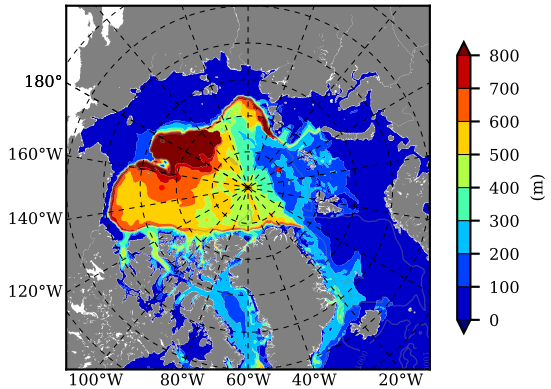

ERA01NEM405 AW Max Temp over
2011

AW Max Temp from
PHC 3.0

ERA01NEM405 AW Max Temp depth

AW Max Temp depth from
PHC 3.0