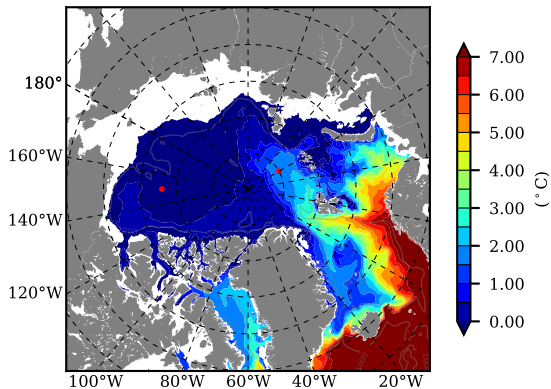

ERA01NEM405 AW Max Temp over
2012

AW Max Temp from
PHC 3.0

ERA01NEM405 AW Max Temp depth

AW Max Temp depth from
PHC 3.0