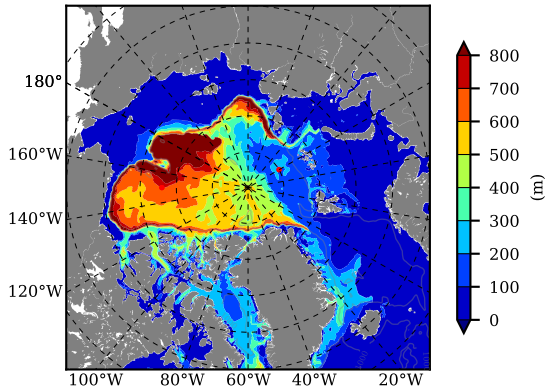

ERA01NEM405 AW Max Temp over
2012

AW Max Temp from
PHC 3.0

ERA01NEM405 AW Max Temp depth

AW Max Temp depth from
PHC 3.0