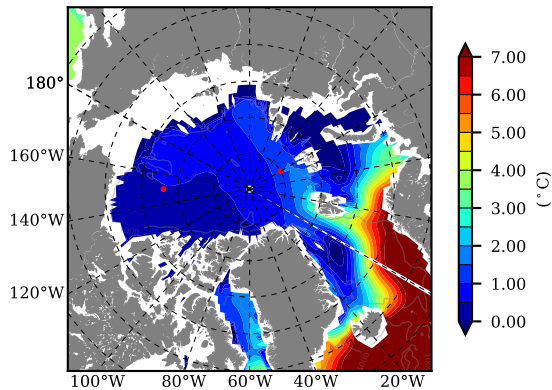

ERA01NEM405 AW Max Temp over  
2013

AW Max Temp from  
PHC 3.0

ERA01NEM405 AW Max Temp depth

AW Max Temp depth from  
PHC 3.0