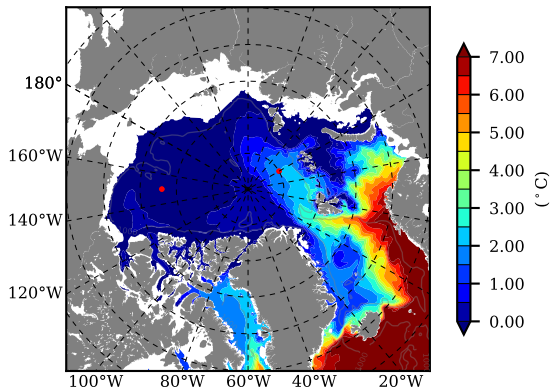

ERA01NEM405 AW Max Temp over  
2013

AW Max Temp from  
PHC 3.0

ERA01NEM405 AW Max Temp depth

AW Max Temp depth from  
PHC 3.0