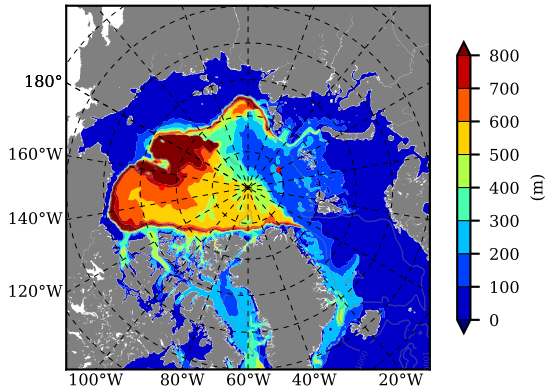

ERA01NEM405 AW Max Temp over  
2013

AW Max Temp from  
PHC 3.0

ERA01NEM405 AW Max Temp depth

AW Max Temp depth from  
PHC 3.0