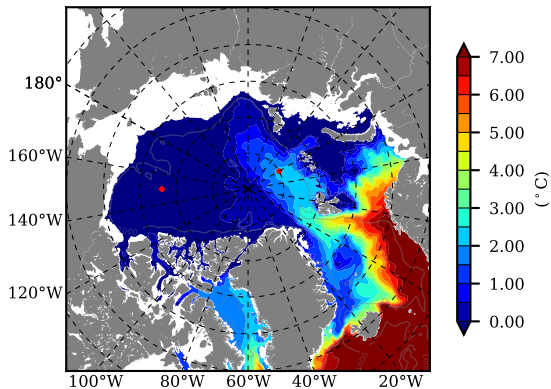

ERA01NEM405 AW Max Temp over
2014

AW Max Temp from
PHC 3.0

ERA01NEM405 AW Max Temp depth

AW Max Temp depth from
PHC 3.0