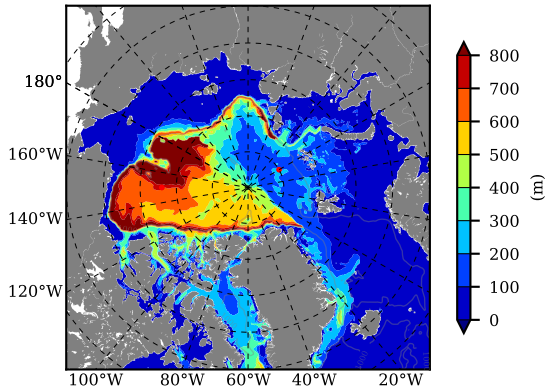

ERA01NEM405 AW Max Temp over
2014

AW Max Temp from
PHC 3.0

ERA01NEM405 AW Max Temp depth

AW Max Temp depth from
PHC 3.0