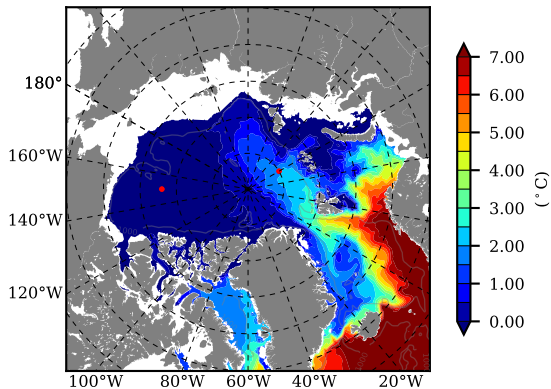

ERA01NEM405 AW Max Temp over 2015

AW Max Temp from PHC 3.0

ERA01NEM405 AW Max Temp depth

AW Max Temp depth from PHC 3.0