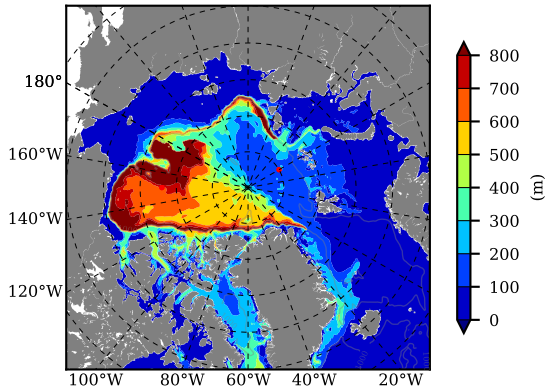

ERA01NEM405 AW Max Temp over 2015

AW Max Temp from PHC 3.0

ERA01NEM405 AW Max Temp depth

AW Max Temp depth from PHC 3.0