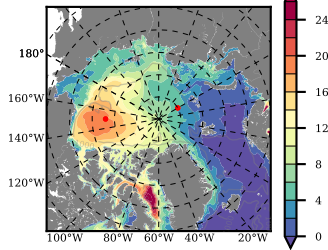

ERA01NEM405 mean FWC (m) over 1979

Mean FWC (m) from BG Obs Sys. (Proshutinsky et al. GRL2018) over year 2003-2017

Mean FWC (m) from Init State

ERA01NEM405 mean SSH anomaly

Mean DOT from Armitage et al. 2017 2003-2014