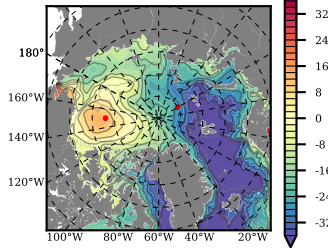

ERA01NEM405 mean FWC (m) over 1979

Mean FWC (m) from BG Obs Sys. (Proshutinsky et al. GRL2018) over year 2003-2017

Mean FWC (m) from Init State

ERA01NEM405 mean SSH anomaly

Mean DOT from Armitage et al. 2017 2003-2014