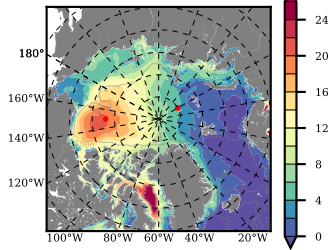

ERA01NEM405 mean FWC (m) over 1980

Mean FWC (m) from BG Obs Sys. (Proshutinsky et al. GRL2018) over year 2003-2017

Mean FWC (m) from Init State

ERA01NEM405 mean SSH anomaly

Mean DOT from Armitage et al. 2017 2003-2014