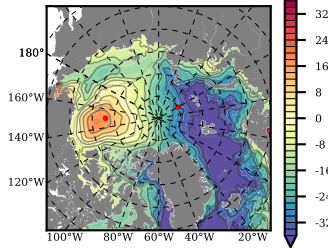

ERA01NEM405 mean FWC (m) over 1980

Mean FWC (m) from BG Obs Sys. (Proshutinsky et al. GRL2018) over year 2003-2017

Mean FWC (m) from Init State

ERA01NEM405 mean SSH anomaly

Mean DOT from Armitage et al. 2017 2003-2014