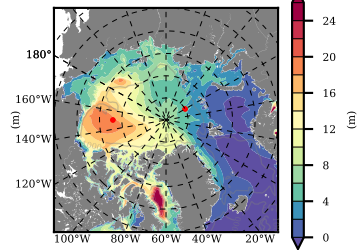

ERA01NEM405 mean FWC (m) over 1981

Mean FWC (m) from BG Obs Sys. (Proshutinsky et al. GRL2018) over year 2003-2017

Mean FWC (m) from Init State

ERA01NEM405 mean SSH anomaly

Mean DOT from Armitage et al. 2017 2003-2014