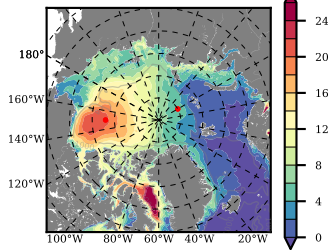

ERA01NEM405 mean FWC (m) over 1981

Mean FWC (m) from BG Obs Sys. (Proshutinsky et al. GRL2018) over year 2003-2017

Mean FWC (m) from Init State

ERA01NEM405 mean SSH anomaly

Mean DOT from Armitage et al. 2017 2003-2014