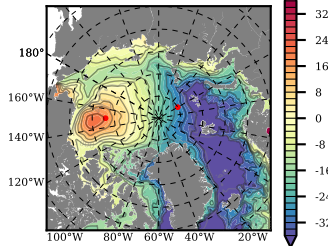

ERA01NEM405 mean FWC (m) over 1981

Mean FWC (m) from BG Obs Sys. (Proshutinsky et al. GRL2018) over year 2003-2017

Mean FWC (m) from Init State

ERA01NEM405 mean SSH anomaly

Mean DOT from Armitage et al. 2017 2003-2014