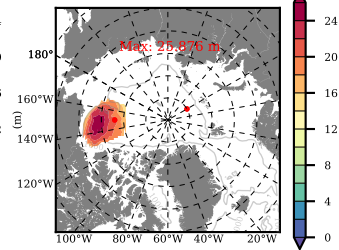

ERA01NEM405 mean FWC (m) over 1981

Mean FWC (m) from BG Obs Sys. (Proshutinsky et al. GRL2018) over year 2003-2017

Mean FWC (m) from Init State

ERA01NEM405 mean SSH anomaly

Mean DOT from Armitage et al. 2017 2003-2014