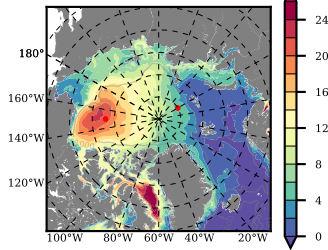

ERA01NEM405 mean FWC (m) over 1982

Mean FWC (m) from BG Obs Sys. (Proshutinsky et al. GRL2018) over year 2003-2017

Mean FWC (m) from Init State

ERA01NEM405 mean SSH anomaly

Mean DOT from Armitage et al. 2017 2003-2014