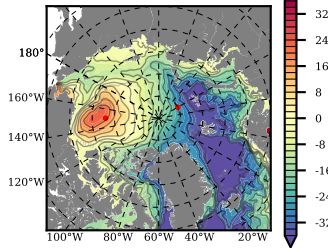

ERA01NEM405 mean FWC (m) over 1982

Mean FWC (m) from BG Obs Sys. (Proshutinsky et al. GRL2018) over year 2003-2017

Mean FWC (m) from Init State

ERA01NEM405 mean SSH anomaly

Mean DOT from Armitage et al. 2017 2003-2014