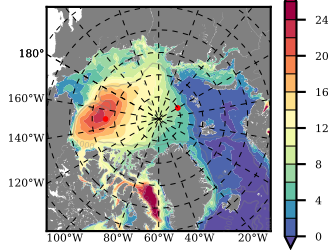

ERA01NEM405 mean FWC (m) over 1983

Mean FWC (m) from BG Obs Sys. (Proshutinsky et al. GRL2018) over year 2003-2017

Mean FWC (m) from Init State

ERA01NEM405 mean SSH anomaly

Mean DOT from Armitage et al. 2017 2003-2014