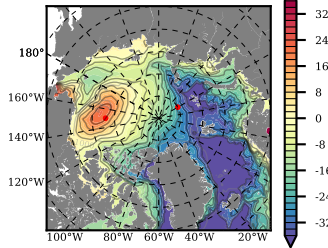

ERA01NEM405 mean FWC (m) over 1983

Mean FWC (m) from BG Obs Sys. (Proshutinsky et al. GRL2018) over year 2003-2017

Mean FWC (m) from Init State

ERA01NEM405 mean SSH anomaly

Mean DOT from Armitage et al. 2017 2003-2014