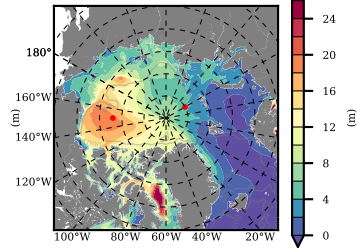

ERA01NEM405 mean FWC (m) over 1984

Mean FWC (m) from BG Obs Sys. (Proshutinsky et al. GRL2018) over year 2003-2017

Mean FWC (m) from Init State

ERA01NEM405 mean SSH anomaly

Mean DOT from Armitage et al. 2017 2003-2014