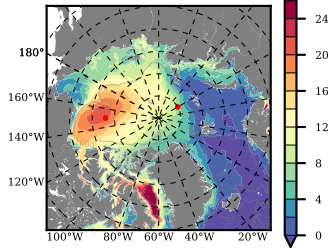

ERA01NEM405 mean FWC (m) over 1984

Mean FWC (m) from BG Obs Sys. (Proshutinsky et al. GRL2018) over year 2003-2017

Mean FWC (m) from Init State

ERA01NEM405 mean SSH anomaly

Mean DOT from Armitage et al. 2017 2003-2014