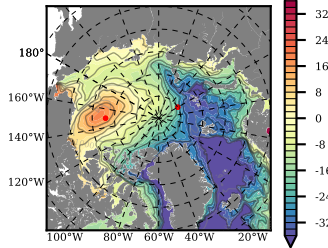

ERA01NEM405 mean FWC (m) over 1984

Mean FWC (m) from BG Obs Sys. (Proshutinsky et al. GRL2018) over year 2003-2017

Mean FWC (m) from Init State

ERA01NEM405 mean SSH anomaly

Mean DOT from Armitage et al. 2017 2003-2014