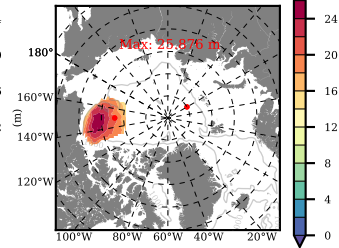

ERA01NEM405 mean FWC (m) over 1984

Mean FWC (m) from BG Obs Sys. (Proshutinsky et al. GRL2018) over year 2003-2017

Mean FWC (m) from Init State

ERA01NEM405 mean SSH anomaly

Mean DOT from Armitage et al. 2017 2003-2014