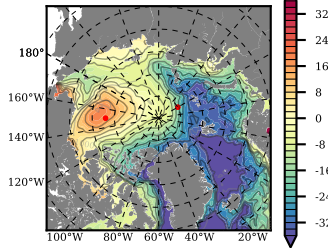

ERA01NEM405 mean FWC (m) over 1985

Mean FWC (m) from BG Obs Sys. (Proshutinsky et al. GRL2018) over year 2003-2017

Mean FWC (m) from Init State

ERA01NEM405 mean SSH anomaly

Mean DOT from Armitage et al. 2017 2003-2014