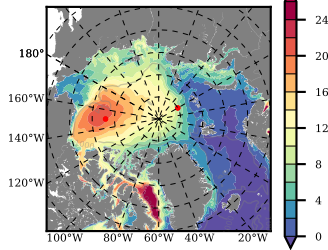

ERA01NEM405 mean FWC (m) over 1985

Mean FWC (m) from BG Obs Sys. (Proshutinsky et al. GRL2018) over year 2003-2017

Mean FWC (m) from Init State

ERA01NEM405 mean SSH anomaly

Mean DOT from Armitage et al. 2017 2003-2014