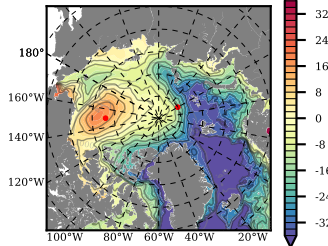

ERA01NEM405 mean FWC (m) over 1986

Mean FWC (m) from BG Obs Sys. (Proshutinsky et al. GRL2018) over year 2003-2017

Mean FWC (m) from Init State

ERA01NEM405 mean SSH anomaly

Mean DOT from Armitage et al. 2017 2003-2014