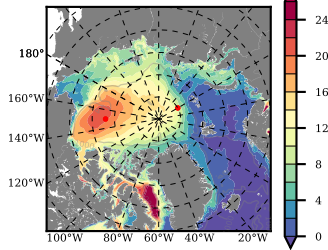

ERA01NEM405 mean FWC (m) over 1986

Mean FWC (m) from BG Obs Sys. (Proshutinsky et al. GRL2018) over year 2003-2017

Mean FWC (m) from Init State

ERA01NEM405 mean SSH anomaly

Mean DOT from Armitage et al. 2017 2003-2014