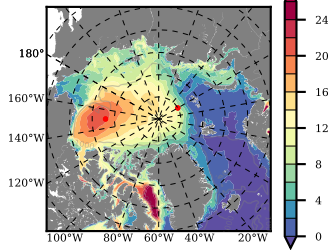

ERA01NEM405 mean FWC (m) over 1987

Mean FWC (m) from BG Obs Sys. (Proshutinsky et al. GRL2018) over year 2003-2017

Mean FWC (m) from Init State

ERA01NEM405 mean SSH anomaly

Mean DOT from Armitage et al. 2017 2003-2014