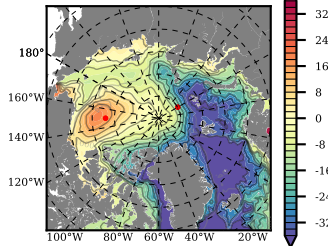

ERA01NEM405 mean FWC (m) over 1987

Mean FWC (m) from BG Obs Sys. (Proshutinsky et al. GRL2018) over year 2003-2017

Mean FWC (m) from Init State

ERA01NEM405 mean SSH anomaly

Mean DOT from Armitage et al. 2017 2003-2014