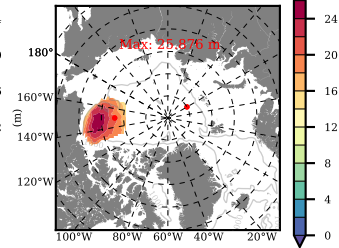

ERA01NEM405 mean FWC (m) over 1988

Mean FWC (m) from BG Obs Sys. (Proshutinsky et al. GRL2018) over year 2003-2017

Mean FWC (m) from Init State

ERA01NEM405 mean SSH anomaly

Mean DOT from Armitage et al. 2017 2003-2014