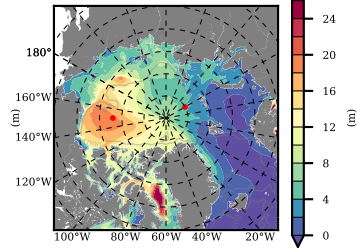

ERA01NEM405 mean FWC (m) over 1988

Mean FWC (m) from BG Obs Sys. (Proshutinsky et al. GRL2018) over year 2003-2017

Mean FWC (m) from Init State

ERA01NEM405 mean SSH anomaly

Mean DOT from Armitage et al. 2017 2003-2014