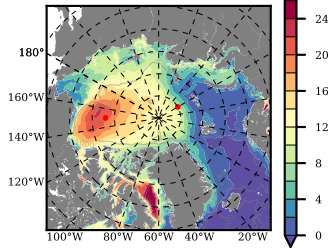

ERA01NEM405 mean FWC (m) over 1988

Mean FWC (m) from BG Obs Sys. (Proshutinsky et al. GRL2018) over year 2003-2017

Mean FWC (m) from Init State

ERA01NEM405 mean SSH anomaly

Mean DOT from Armitage et al. 2017 2003-2014