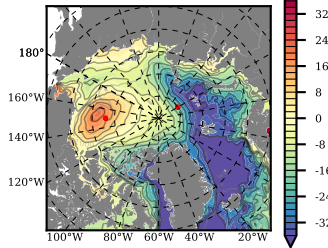

ERA01NEM405 mean FWC (m) over 1988

Mean FWC (m) from BG Obs Sys. (Proshutinsky et al. GRL2018) over year 2003-2017

Mean FWC (m) from Init State

ERA01NEM405 mean SSH anomaly

Mean DOT from Armitage et al. 2017 2003-2014