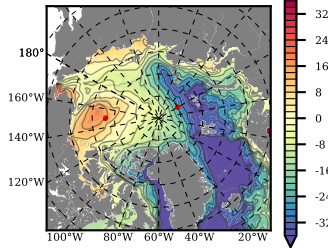

ERA01NEM405 mean FWC (m) over 1989

Mean FWC (m) from BG Obs Sys. (Proshutinsky et al. GRL2018) over year 2003-2017

Mean FWC (m) from Init State

ERA01NEM405 mean SSH anomaly

Mean DOT from Armitage et al. 2017 2003-2014