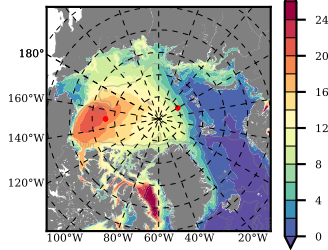

ERA01NEM405 mean FWC (m) over 1989

Mean FWC (m) from BG Obs Sys. (Proshutinsky et al. GRL2018) over year 2003-2017

Mean FWC (m) from Init State

ERA01NEM405 mean SSH anomaly

Mean DOT from Armitage et al. 2017 2003-2014