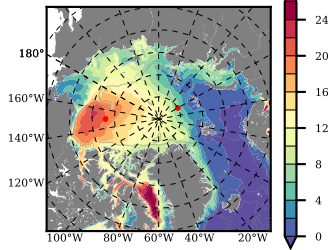

ERA01NEM405 mean FWC (m) over 1990

Mean FWC (m) from BG Obs Sys. (Proshutinsky et al. GRL2018) over year 2003-2017

Mean FWC (m) from Init State

ERA01NEM405 mean SSH anomaly

Mean DOT from Armitage et al. 2017 2003-2014