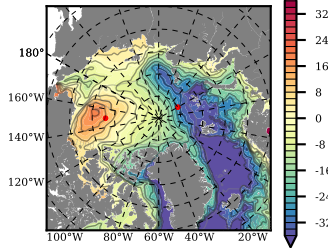

ERA01NEM405 mean FWC (m) over 1990

Mean FWC (m) from BG Obs Sys. (Proshutinsky et al. GRL2018) over year 2003-2017

Mean FWC (m) from Init State

ERA01NEM405 mean SSH anomaly

Mean DOT from Armitage et al. 2017 2003-2014