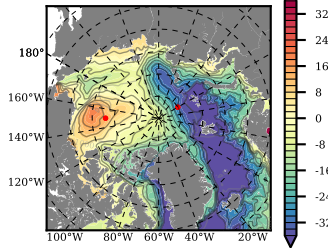

ERA01NEM405 mean FWC (m) over 1991

Mean FWC (m) from BG Obs Sys. (Proshutinsky et al. GRL2018) over year 2003-2017

Mean FWC (m) from Init State

ERA01NEM405 mean SSH anomaly

Mean DOT from Armitage et al. 2017 2003-2014