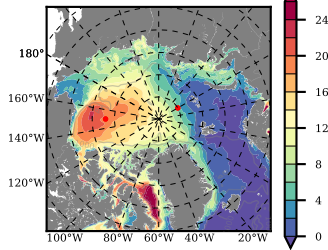

ERA01NEM405 mean FWC (m) over 1991

Mean FWC (m) from BG Obs Sys. (Proshutinsky et al. GRL2018) over year 2003-2017

Mean FWC (m) from Init State

ERA01NEM405 mean SSH anomaly

Mean DOT from Armitage et al. 2017 2003-2014