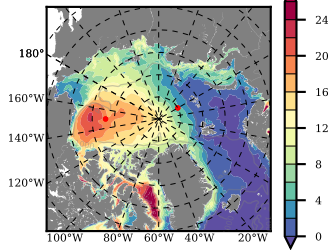

ERA01NEM405 mean FWC (m) over 1992

Mean FWC (m) from BG Obs Sys. (Proshutinsky et al. GRL2018) over year 2003-2017

Mean FWC (m) from Init State

ERA01NEM405 mean SSH anomaly

Mean DOT from Armitage et al. 2017 2003-2014