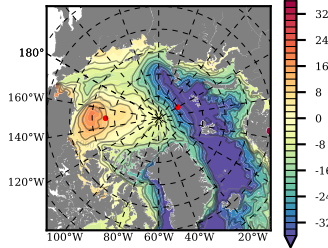

ERA01NEM405 mean FWC (m) over 1992

Mean FWC (m) from BG Obs Sys. (Proshutinsky et al. GRL2018) over year 2003-2017

Mean FWC (m) from Init State

ERA01NEM405 mean SSH anomaly

Mean DOT from Armitage et al. 2017 2003-2014