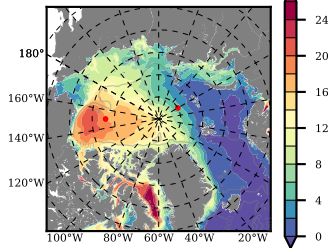

ERA01NEM405 mean FWC (m) over 1993

Mean FWC (m) from BG Obs Sys. (Proshutinsky et al. GRL2018) over year 2003-2017

Mean FWC (m) from Init State

ERA01NEM405 mean SSH anomaly

Mean DOT from Armitage et al. 2017 2003-2014