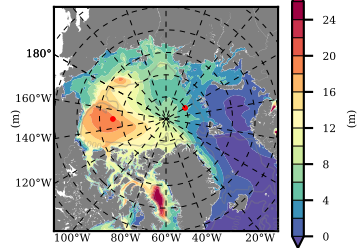

ERA01NEM405 mean FWC (m) over 1993

Mean FWC (m) from BG Obs Sys. (Proshutinsky et al. GRL2018) over year 2003-2017

Mean FWC (m) from Init State

ERA01NEM405 mean SSH anomaly

Mean DOT from Armitage et al. 2017 2003-2014