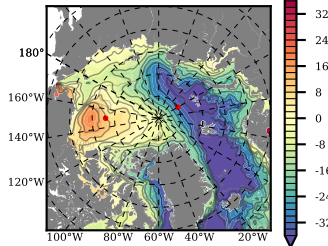

ERA01NEM405 mean FWC (m) over 1993

Mean FWC (m) from BG Obs Sys. (Proshutinsky et al. GRL2018) over year 2003-2017

Mean FWC (m) from Init State

ERA01NEM405 mean SSH anomaly

Mean DOT from Armitage et al. 2017 2003-2014