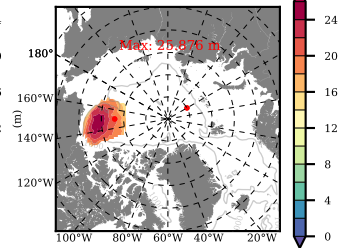

ERA01NEM405 mean FWC (m) over 1993

Mean FWC (m) from BG Obs Sys. (Proshutinsky et al. GRL2018) over year 2003-2017

Mean FWC (m) from Init State

ERA01NEM405 mean SSH anomaly

Mean DOT from Armitage et al. 2017 2003-2014